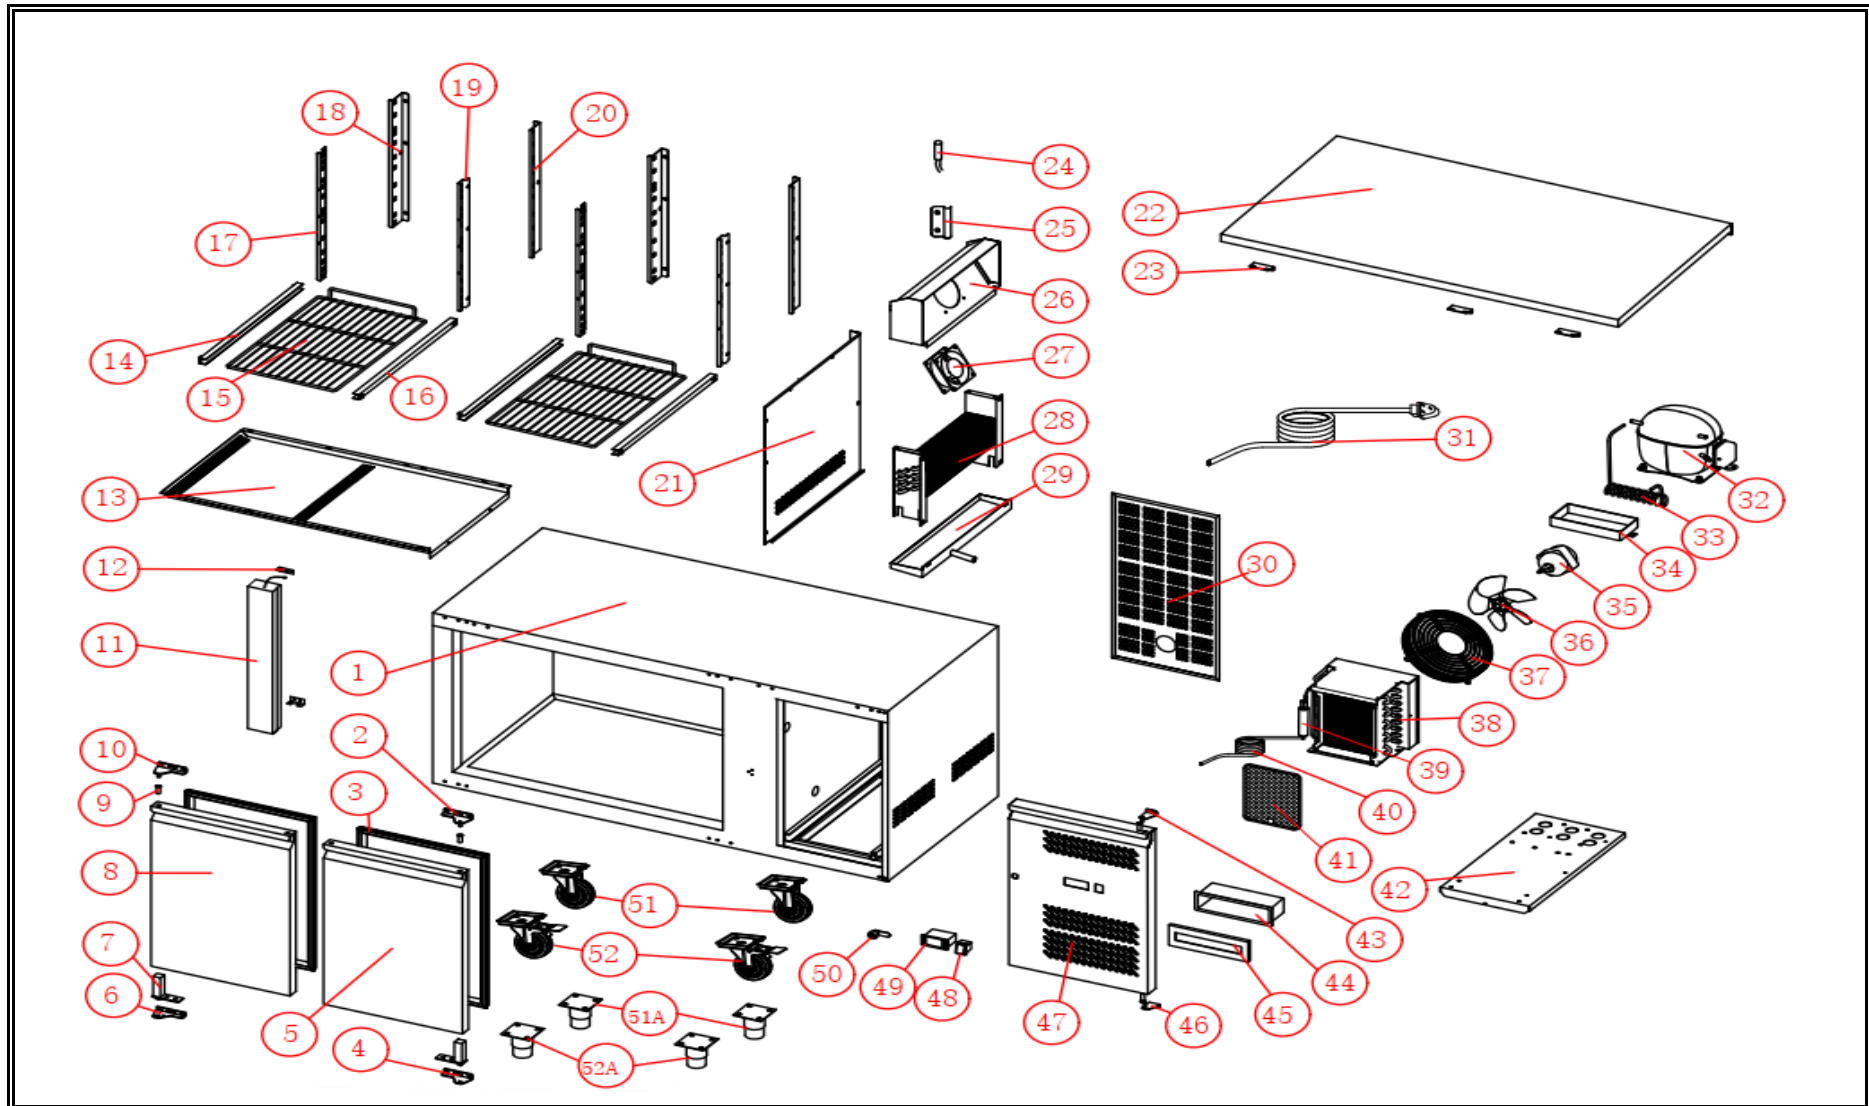

**7450.1215**

**R290**

Onderdelen informatie  
Erzatzteil information  
Spare part information  
Information de pièces

POS:	Art.No.:	Omschrijving:	Aantal:
1		cabinet	1
2	CS9338.3905	right upper hinge	1
3	CS9338.3060	door gasket	2
4	CS9338.3910	right bottom hinge	1
5		door(right )	1
6	CS9338.3920	left bottom hinge	1
7	CS9338.3080	spring hinge	2
8		door(left )	1
9	CS9338.3275	door axis sleeve	4
10	CS9338.3915	left upper hinge	1
11		middle beam	1
12		middle beam connect	2
13		air guide board	1
14	CS9338.3023	left shelf guide	2
15	CS9338.3022	shelf	2
16	CS9338.3023	right shelf guide	2
17	CS9338.3817	beam hang strip(left)	2
18	CS9338.3815	rear hang strip(left)	2
19	CS9338.3818	beam hang strip(right)	2
20	CS9338.3816	rear hang strip(right)	2
21		fan cover	1
22		counter top	1
23		top fixing plate	3
24	CS9338.3515	probe	1
25		probe cover	1
26		eva. Fan cover	1
27	CS9338.3540	eva. Fan	1
28	CS9338.3475	evaporator	1
29	CS9338.3220	evaporator drain pan	1
30		back cover	1
31	CS9338.3530	power cord	1
32	CS9338.3830	compressor	1
33	CS9338.3960	high pressure pipe	1
34		outer drain pan	1
35	CS9338.3615	cond. Fan motor	1
36	CS9338.3215	cond. Fan blade	1
37	CS9338.3585	cond.fan cover	1
38	CS9338.3450	condenser	1
39	CS9338.3460	dryer filter	1
40	CS9338.3190	capillary	1
41	CS9338.3260	dryer filter	1
42		cooling unit board	1
43	CS9338.3925	control panel upper hinge	1

POS:	Art.No.:	Omschrijving:	Aantal:
44	CS9338.3930	plastic water-proof box	1
45	CS9338.3935	plastic water-proof box cover	1
46	CS9338.3940	control paner bottom hinge	1
47	CS9338.3070	panel	1
48	CS9344.0105	power switch	1
49	CS9338.3210	controller	1
50	CS9338.3115	door lock	1
51	CS9338.3085	wheel	4
51A	CS9338.3328	feet(optional)	4
52	CS9338.3100	wheel(with lock)	2
52A	CS9338.3328	feet(optional)	2