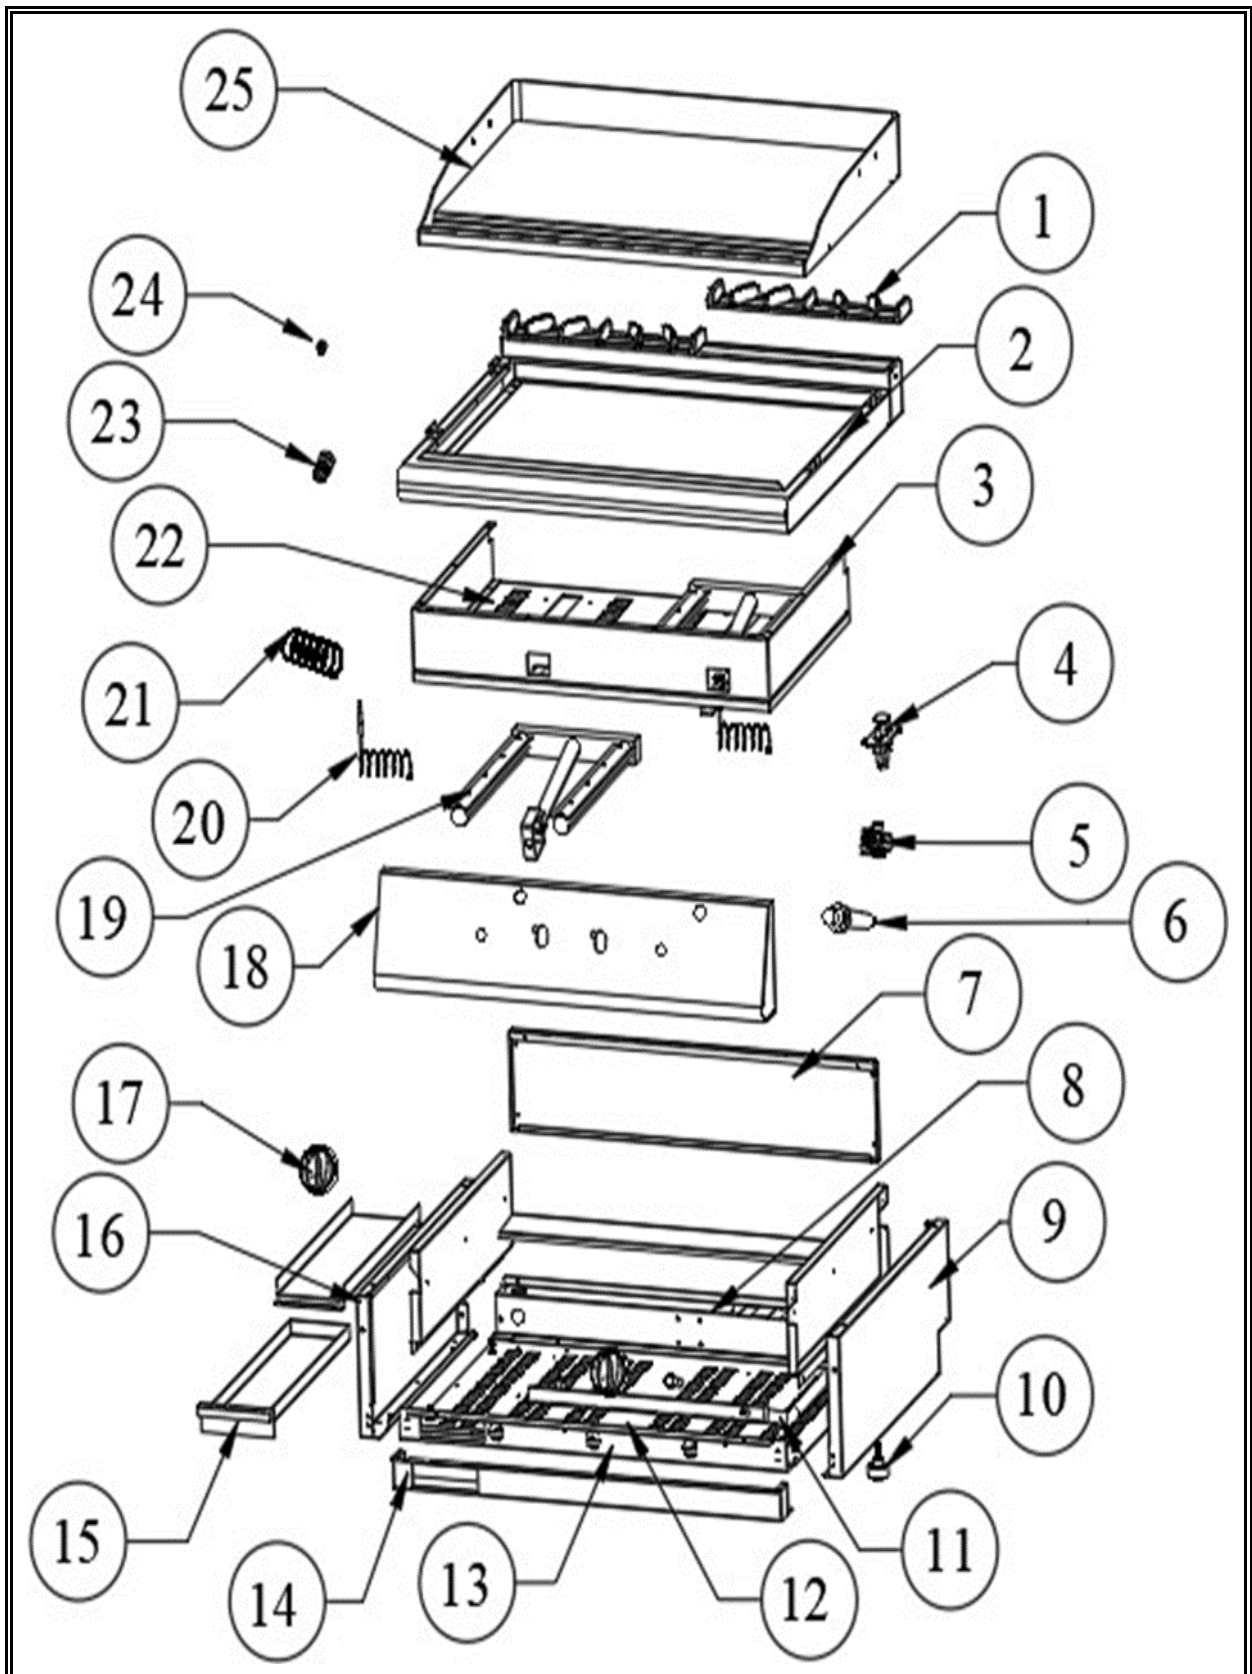

# CombiSteel

**7178.0230**

**v1.0**

Onderdelen informatie  
Erzatzteil information  
Spare part information  
Information de pièces

**CombiSteel**

7178.0230

## Onderdelenlijst 7178.0230

POS:	Art.No.:	Omschrijving:	Aantal:
1	CS9289.0280	Iron Cast Chimney	1
2		Top Table	1
3		Side Combustion Chamber	1
4	CS9289.0655	Aluminized Pilot	2
5	CS9289.0075	Gas Valve	2
6	CS9289.0665	Piezo Igniter	2
7		Back Panel	1
8		Electrical Installation Fixing Part	1
9		Right Side Panel	1
10	CS9289.0030	Adjustable Legs	4
11	CS9289.0330	Gas Tank	1
12		Bottom Table	1
13		Front Support	1
14		Bottom Support	1
15		Oil Drawer	1
16		Left Side Panel	1
17	CS9289.0660	Ø8 Knob	2
17A	CS9289.0907	Knob Pad with Igniter	2
18		Front Panel	1
19	CS9289.0315	Burner	2
20	CS9401.0402	M8 Thermocouple 80cm	2
21	CS9289.1330	Igniter Cable 80cm	2
22		Combustion Chamber Bottom	1
23	CS9289.0880	Reduction 5/16" - 3/8"	2
24	CS9289.0105	M8 Inj LPG Ø 1.40mm	2
24A	CS9289.0325	M8 Inj NG Ø 2.20mm	2
25		Plate (7178.0230)	1