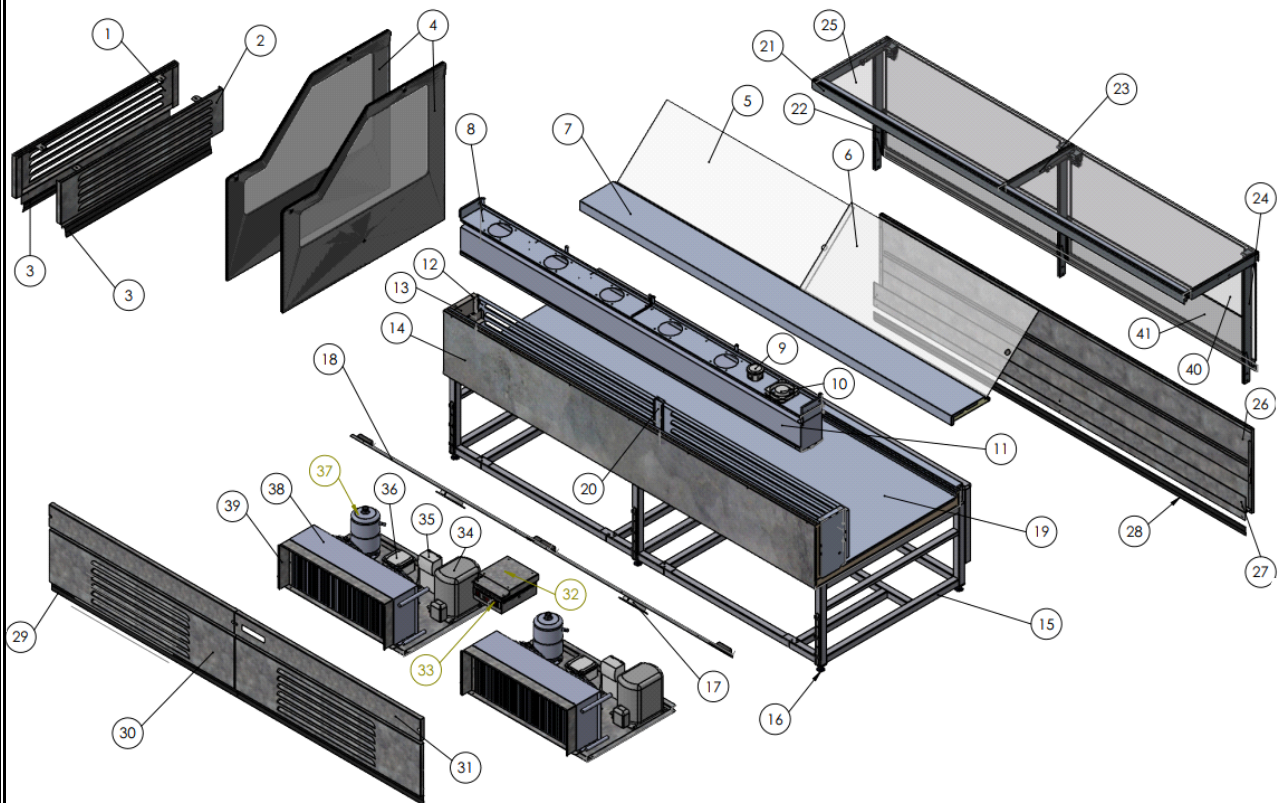

# Spare part information

**7076.0025**

**CombiSteel**

**7076.0025**

**Spare part list 7076.0025**

<b>POS:</b>	<b>Art.No.:</b>	<b>Omschrijving:</b>	<b>Aantal:</b>
1	**	SHEET SIDE PANEL - LEFT	
2	**	SHEET SIDE PANEL - RIGHT	
3	**	PLASTIC PLINTH SKIRTING (SIDE)	
4	**	SIDE PANEL GLASS	
5	**	SLIDING BACK DOOR - PLEXIGLASS (IN) (OPTIONAL)	
6	**	SLIDING BACK DOOR - PLEXIGLASS (OUT) (OPTIONAL)	
7	**	REAR TABLE	
8	**	EVAPORATOR FAN SHEET	
9	**	JUNCTION BOX	
10	**	EVAPORATOR FAN	
11	**	EVAPORATOR	
12	**	EVAPORATOR BLOW SHEET	
13	**	EVAPORATOR SIDE COVER SHEET	
14	**	BODY (BACK)	
15	**	PROFILE BODY	
16	**	FOOT	
17	**	ANTI-MIST FAN	
18	**	ANTI-MIST FAN SHEET	
19	**	BODY	
20	**	BLOW SHEET HOLDER	
21	**	TOP GLASS HOLDER (ALUMINIUM)	
22	**	FRONT GLASS HOLDER - LEFT (ALUMINIUM)	
23	**	FRONT GLASS HOLDER - MIDDLE (ALUMINIUM)	
24	**	FRONT GLASS HOLDER - RIGHT (ALUMINIUM)	
25	**	TOP GLASS	
26	**	FRONT DECOR SHEET	
27	**	PLINTH SHEET	
28	**	PLASTIC PLINTH SKIRTING (FRONT)	
29	**	PLASTIC PLINTH SKIRTING (BACK)	
30	**	CONDENSING UNIT COVER SHEET	
31	**	ELECTRIC PANEL COVER SHEET	
32	**	ELECTRIC PANEL	
33	**	CONTROLLER PANEL	
34	**	COMPRESSOR	
35	**	ELECTRIC COMPONENTS (COMPRESSOR)	
36	**	JUNCTION BOX (CONDENSING UNIT)	
37	**	LIQUID RECEIVER	
38	**	CONDENSER	
39	**	CONDENSER - SUCTION BY PASS SHEET	
40	**	FRONT GLASS	

**Spare part list 7076.0025**

<b>POS:</b>	<b>Art.No.:</b>	<b>Omschrijving:</b>	<b>Aantal:</b>
41	**	AIR SUCTION GLASS	
.		## = Parts cannot be ordered separately.	
.		** = No article number known, must be requested specifically.	