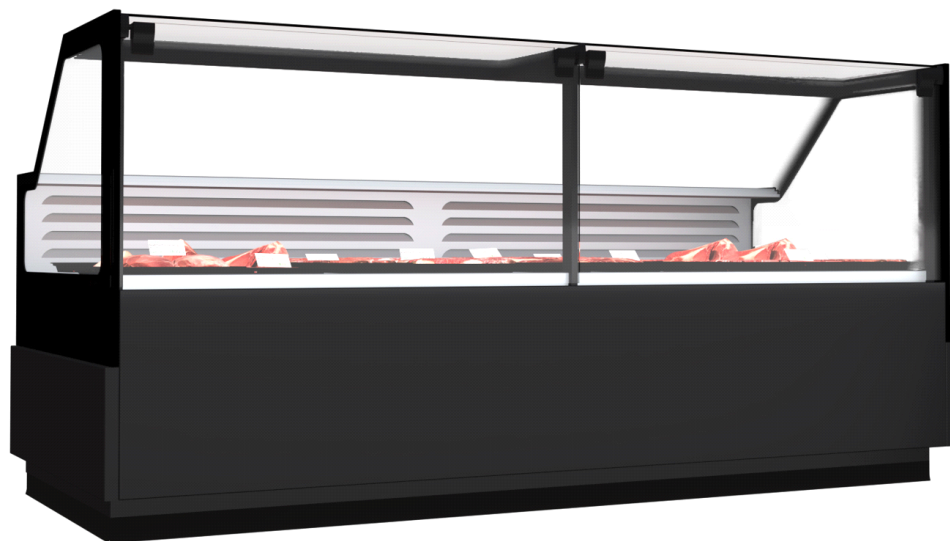

Spare part information

7076.0020

7076.0020

Spare part list 7076.0020

POS:	Art.No.:	Omschrijving:	Aantal:
1	**	SHEET SIDE PANEL - LEFT	
2	**	SHEET SIDE PANEL - RIGHT	
3	**	PLASTIC PLINTH SKIRTING (SIDE)	
4	**	SIDE PANEL GLASS	
5	**	SLIDING BACK DOOR - PLEXIGLASS (IN) (OPTIONAL)	
6	**	SLIDING BACK DOOR - PLEXIGLASS (OUT) (OPTIONAL)	
7	**	REAR TABLE	
8	**	EVAPORATOR FAN SHEET	
9	**	JUNCTION BOX	
10	**	EVAPORATOR FAN	
11	**	EVAPORATOR	
12	**	EVAPORATOR BLOW SHEET	
13	**	EVAPORATOR SIDE COVER SHEET	
14	**	BODY (BACK)	
15	**	PROFILE BODY	
16	**	FOOT	
17	**	ANTI-MIST FAN	
18	**	ANTI-MIST FAN SHEET	
19	**	BODY	
20	**	BLOW SHEET HOLDER	
21	**	TOP GLASS HOLDER (ALUMINIUM)	
22	**	FRONT GLASS HOLDER - LEFT (ALUMINIUM)	
23	**	FRONT GLASS HOLDER - MIDDLE (ALUMINIUM)	
24	**	FRONT GLASS HOLDER - RIGHT (ALUMINIUM)	
25	**	TOP GLASS	
26	**	FRONT DECOR SHEET	
27	**	PLINTH SHEET	
28	**	PLASTIC PLINTH SKIRTING (FRONT)	
29	**	PLASTIC PLINTH SKIRTING (BACK)	
30	**	CONDENSING UNIT COVER SHEET	
31	**	ELECTRIC PANEL COVER SHEET	
32	**	ELECTRIC PANEL	
33	**	CONTROLLER PANEL	
34	**	COMPRESSOR	
35	**	ELECTRIC COMPONENTS (COMPRESSOR)	
36	**	JUNCTION BOX (CONDENSING UNIT)	
37	**	LIQUID RECEIVER	
38	**	CONDENSER	
39	**	CONDENSER - SUCTION BY PASS SHEET	
40	**	FRONT GLASS	

Spare part list 7076.0020

POS:	Art.No.:	Omschrijving:	Aantal:
41	**	AIR SUCTION GLASS	
.		## = Parts cannot be ordered separately.	
.		** = No article number known, must be requested specifically.	

7076.0020