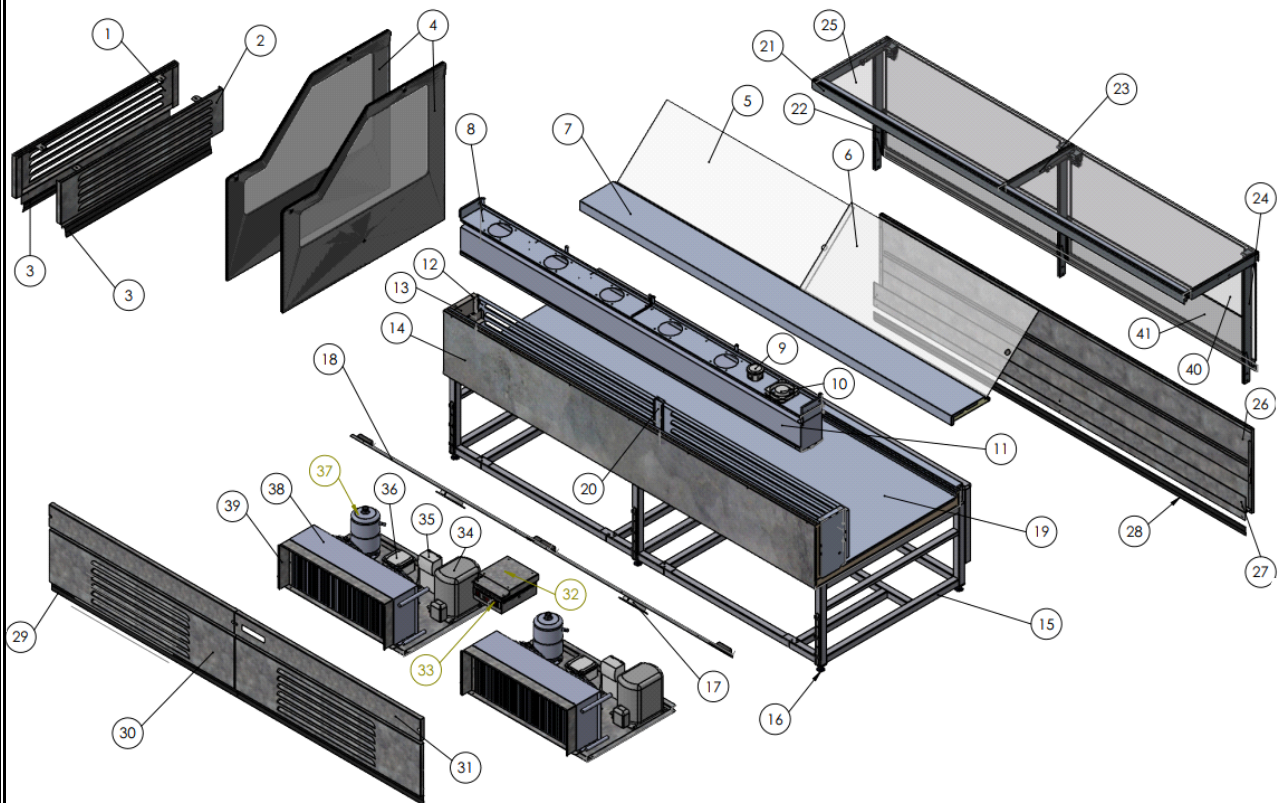

Spare part information

7076.0020

7076.0020

Spare part list 7076.0020

POS:	Art.No.:	Omschrijving:	Aantal:
1	**	SHEET SIDE PANEL - LEFT	
2	**	SHEET SIDE PANEL - RIGHT	
3	**	PLASTIC PLINTH SKIRTING (SIDE)	
4	**	SIDE PANEL GLASS	
5	**	SLIDING BACK DOOR - PLEXIGLASS (IN) (OPTIONAL)	
6	**	SLIDING BACK DOOR - PLEXIGLASS (OUT) (OPTIONAL)	
7	**	REAR TABLE	
8	**	EVAPORATOR FAN SHEET	
9	**	JUNCTION BOX	
10	**	EVAPORATOR FAN	
11	**	EVAPORATOR	
12	**	EVAPORATOR BLOW SHEET	
13	**	EVAPORATOR SIDE COVER SHEET	
14	**	BODY (BACK)	
15	**	PROFILE BODY	
16	**	FOOT	
17	**	ANTI-MIST FAN	
18	**	ANTI-MIST FAN SHEET	
19	**	BODY	
20	**	BLOW SHEET HOLDER	
21	**	TOP GLASS HOLDER (ALUMINIUM)	
22	**	FRONT GLASS HOLDER - LEFT (ALUMINIUM)	
23	**	FRONT GLASS HOLDER - MIDDLE (ALUMINIUM)	
24	**	FRONT GLASS HOLDER - RIGHT (ALUMINIUM)	
25	**	TOP GLASS	
26	**	FRONT DECOR SHEET	
27	**	PLINTH SHEET	
28	**	PLASTIC PLINTH SKIRTING (FRONT)	
29	**	PLASTIC PLINTH SKIRTING (BACK)	
30	**	CONDENSING UNIT COVER SHEET	
31	**	ELECTRIC PANEL COVER SHEET	
32	**	ELECTRIC PANEL	
33	**	CONTROLLER PANEL	
34	**	COMPRESSOR	
35	**	ELECTRIC COMPONENTS (COMPRESSOR)	
36	**	JUNCTION BOX (CONDENSING UNIT)	
37	**	LIQUID RECEIVER	
38	**	CONDENSER	
39	**	CONDENSER - SUCTION BY PASS SHEET	
40	**	FRONT GLASS	

Spare part list 7076.0020

POS:	Art.No.:	Omschrijving:	Aantal:
41	**	AIR SUCTION GLASS	
.		## = Parts cannot be ordered separately.	
.		** = No article number known, must be requested specifically.	

7076.0020