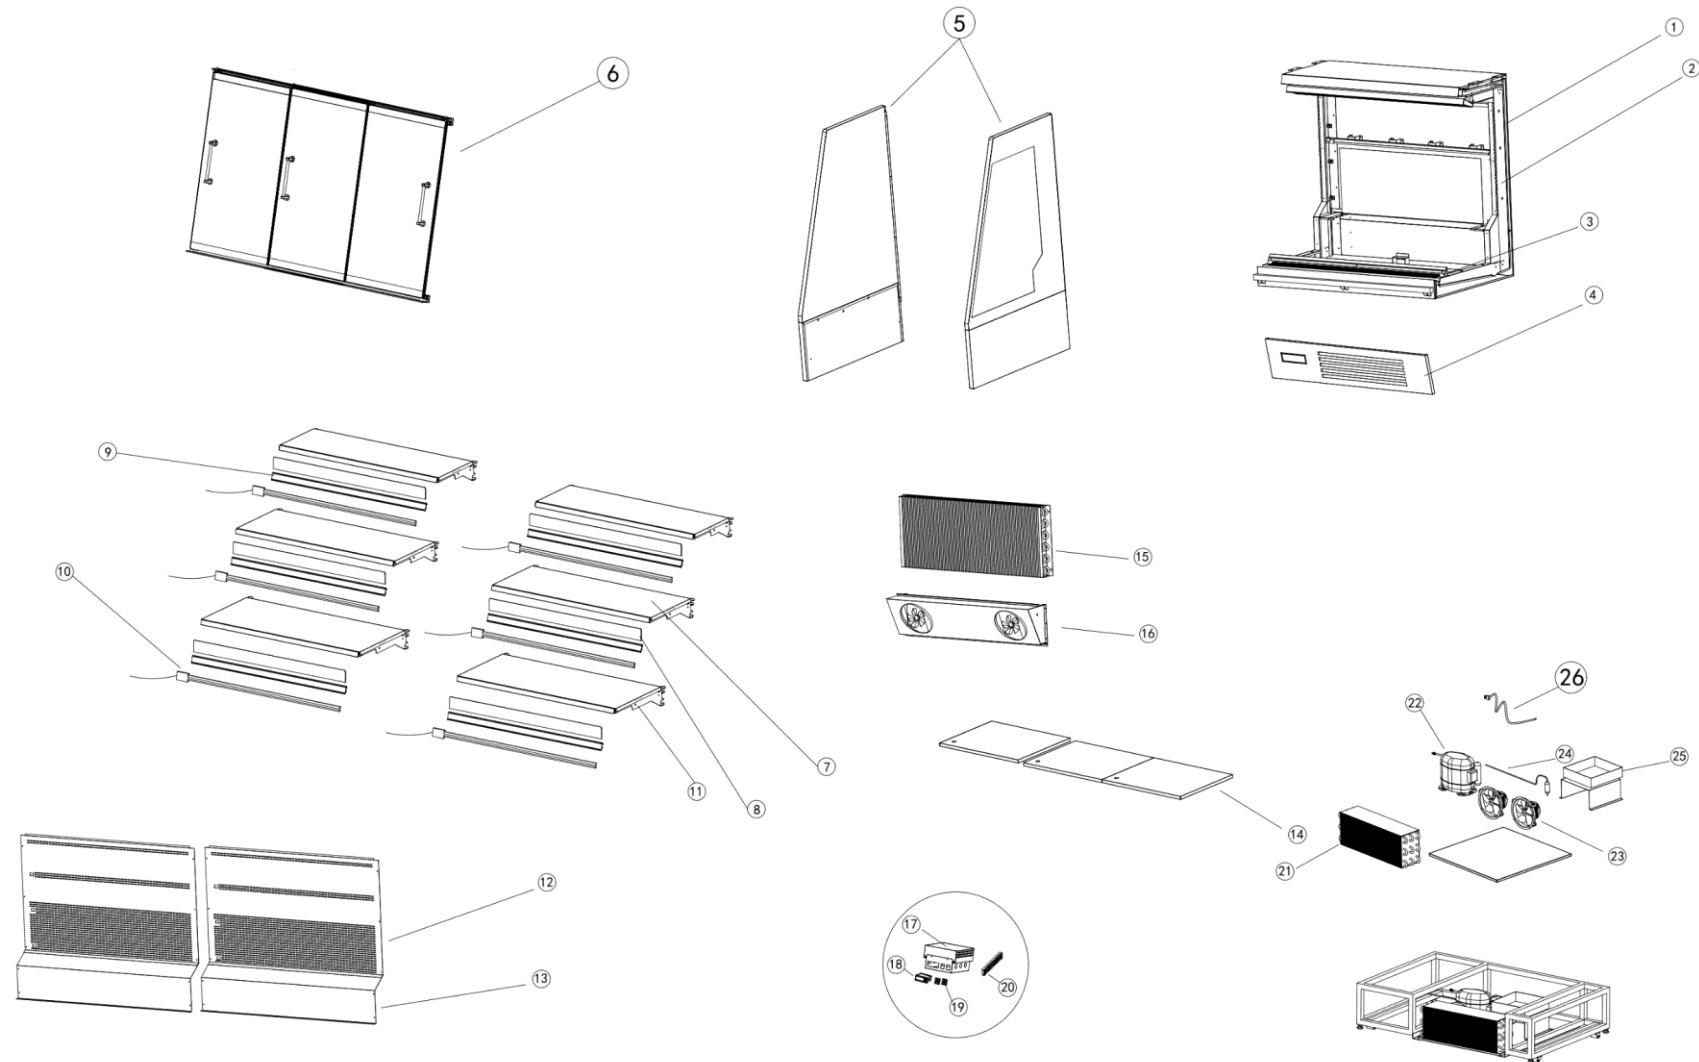

Spare part information

7080.0035

CombiSteel

7080.0035

Spare part list 7080.0035

POS:	Art.No.:	Omschrijving:	Aantal:
1	**	Body	1
2	**	Vertical Post	3
3	**	Air inlet	1
4	**	Front panel	1
5	**	End panel	2
6	**	Sliding door	3
7	**	Plain shelf	6
8	**	Acrylic front riser	6
9	**	Price tag	6
10	CS9338.4758	Led light	8
11	**	Bracket	12
12	**	Up back panel	2
13	**	Bottom back panel	2
14	**	Bottom shelf	3
15	CS9338.4759	Evaporator	1
16	CS9338.4753	Evaporator fan	2
17	**	Control box	1
18	CS9338.4754	Thermostat	1
19	CS9338.4755	Switch	2
20	**	Terminal block	1
21	**	Condenser	1
22	CS9338.2152	Compressor	1
23	CS9338.4756	Condenser fan	2
24	CS9338.4757	Dry filter	1
25	**	Water tray	1
26	**	Power cord & plug	1
		## = Parts cannot be ordered separately.	
		** = No article number known, must be requested specifically.	