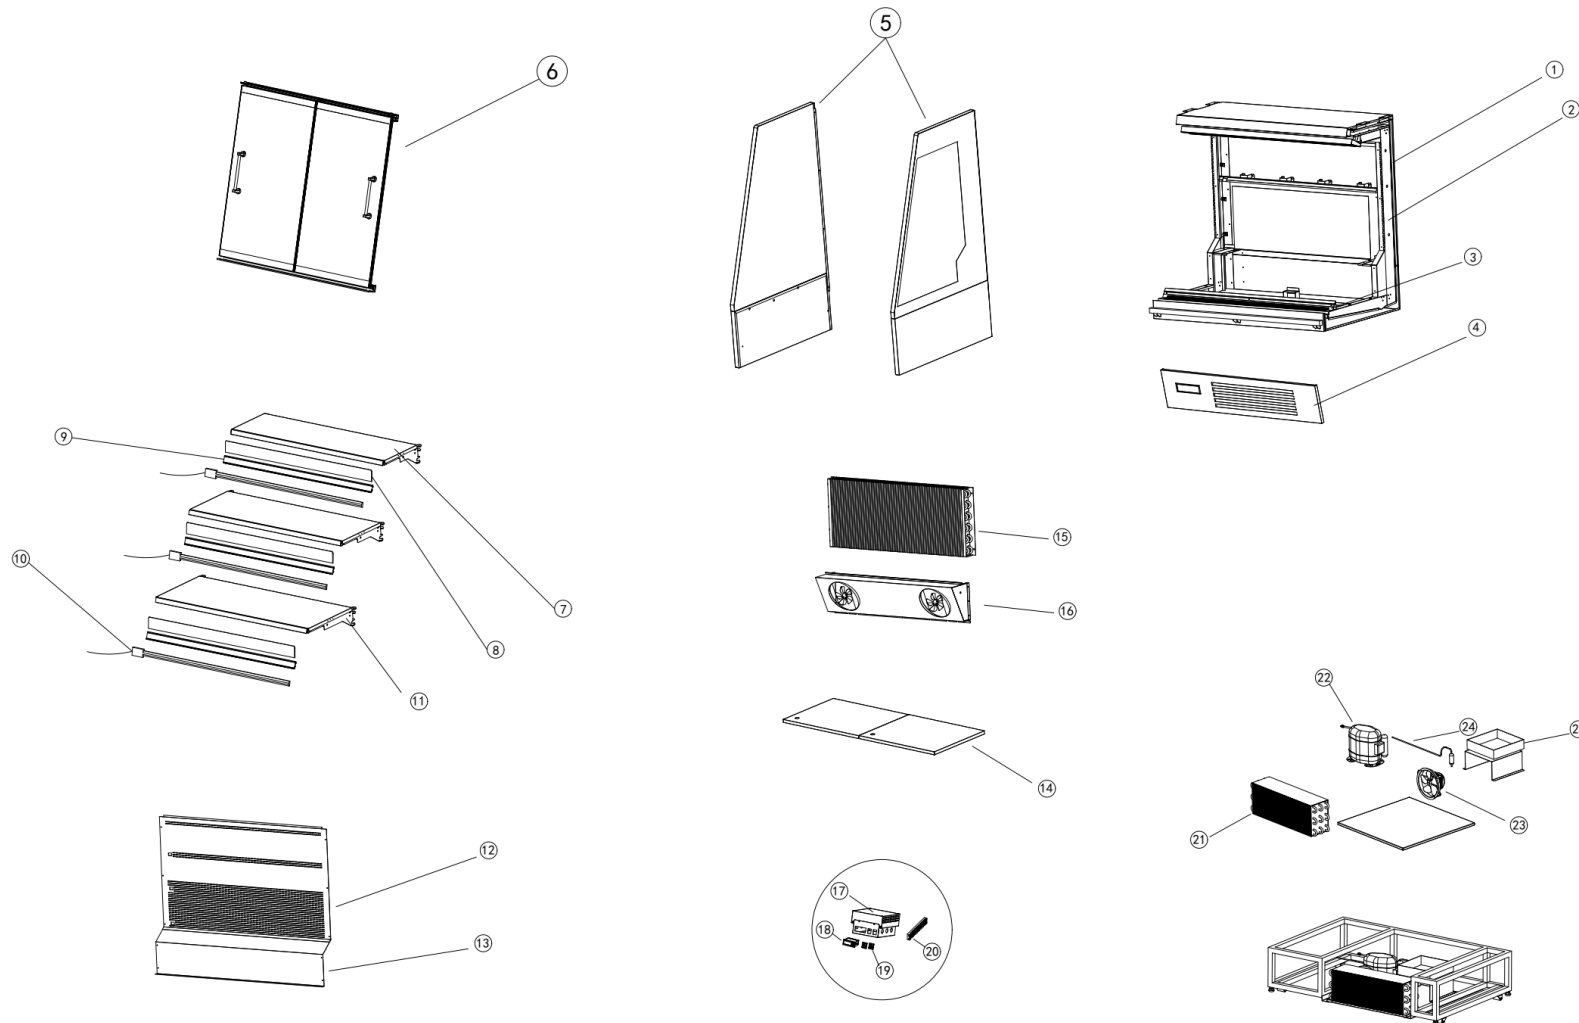

Spare part information

7080.0030

CombiSteel

7080.0030

Spare part list 7080.0030

POS:	Art.No.:	Omschrijving:	Aantal:
1	**	Body	
2	**	Vertical Post	
3	**	Air inlet	
4	**	Front panel	
5	**	End panel	
6	**	Sliding door	
7	**	Plain shelf	
8	**	Acrylic front riser	
9	**	Price tag	
10	CS9338.4751	Led light	
11	**	Bracket	
12	**	Up back panel	
13	**	Bottom back panel	
14	**	Bottom shelf	
15	CS9338.4752	Evaporator	
16	CS9338.4753	Evaporator fan	
17	**	Control box	
18	CS9338.4754	Thermostat	
19	CS9338.4755	Switch	
20	**	Terminal block	
21	**	Condenser	
22	CS9338.1674	Compressor	
23	CS9338.4756	Condenser fan	
24	CS9338.4757	Dry filter	
25	**	Water tray	
26	**	Power cord & plug	
		## = Parts cannot be ordered separately.	
		** = No article number known, must be requested specifically.	